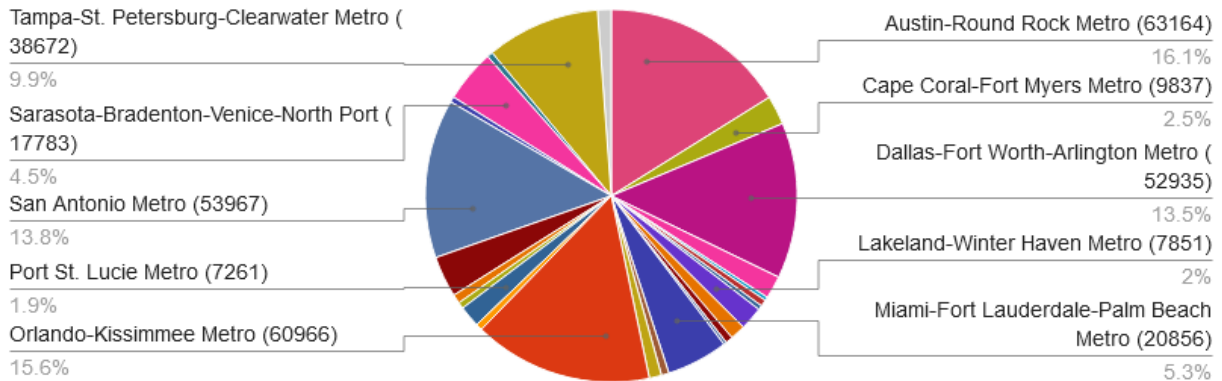

Builder Metrics Dashboard

Newsletters

	Today (5/9/2021)	Yesterday (5/8/2021)	This Month (4/10/2021-5/9/2021)	Last Month (3/10/2021-4/9/2021)
Total Number of Mail Recipients	22,080 ↓	22,088	502,793 ↑	496,882
Total Number of Mails Sent	5,242 ↓	22,088	485,923 ↓	496,849
Total Number of Mails Delivered	4,967 ↓	21,082	462,369 ↓	474,084
Total Number of Opens	61 ↓	3,276	98,090 ↓	105,418
Total Number of Mails Opened	50 ↓	2,191	62,179 ↓	66,289
Total Number of Clicks	9 ↓	281	9,979 ↓	10,984
Total Number of Mails Clicked	6 ↓	183	5,661 ↓	6,225
Total Number of Failures	270 ↓	1,102	25,788 ↑	25,055
Total Number of Mails Failed	266 ↓	1,060	24,835 ↑	23,990
Total Number of Complaints	0	0	22 ↓	29

Activity Graph

Activity by Metro (%)

Amount of activity depends on your subscription level, together with the number of builders, and the total amount of inventory in your region. This graph is for comparative purposes only.