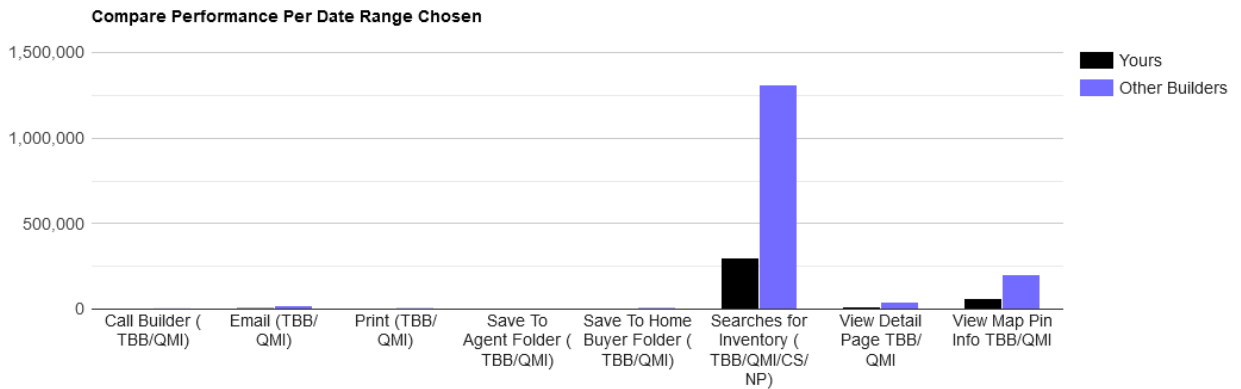

Builder Metrics Dashboard

Newsletters

	Today (5/9/2021)	Yesterday (5/8/2021)	This Month (4/10/2021-5/9/2021)	Last Month (3/10/2021-4/9/2021)
Total Number of Mail Recipients	22,080 ↓	22,088	502,793 ↑	496,882
Total Number of Mails Sent	5,242 ↓	22,088	485,923 ↓	496,849
Total Number of Mails Delivered	4,967 ↓	21,082	462,369 ↓	474,084
Total Number of Opens	61 ↓	3,276	98,090 ↓	105,418
Total Number of Mails Opened	50 ↓	2,191	62,179 ↓	66,289
Total Number of Clicks	9 ↓	281	9,979 ↓	10,984
Total Number of Mails Clicked	6 ↓	183	5,661 ↓	6,225
Total Number of Failures	270 ↓	1,102	25,788 ↑	25,055
Total Number of Mails Failed	266 ↓	1,060	24,835 ↑	23,990
Total Number of Complaints	0	0	22 ↓	29

Activity Graph

Activity by Metro (%)

Amount of activity depends on your subscription level, together with the number of builders, and the total amount of inventory in your region. This graph is for comparative purposes only.