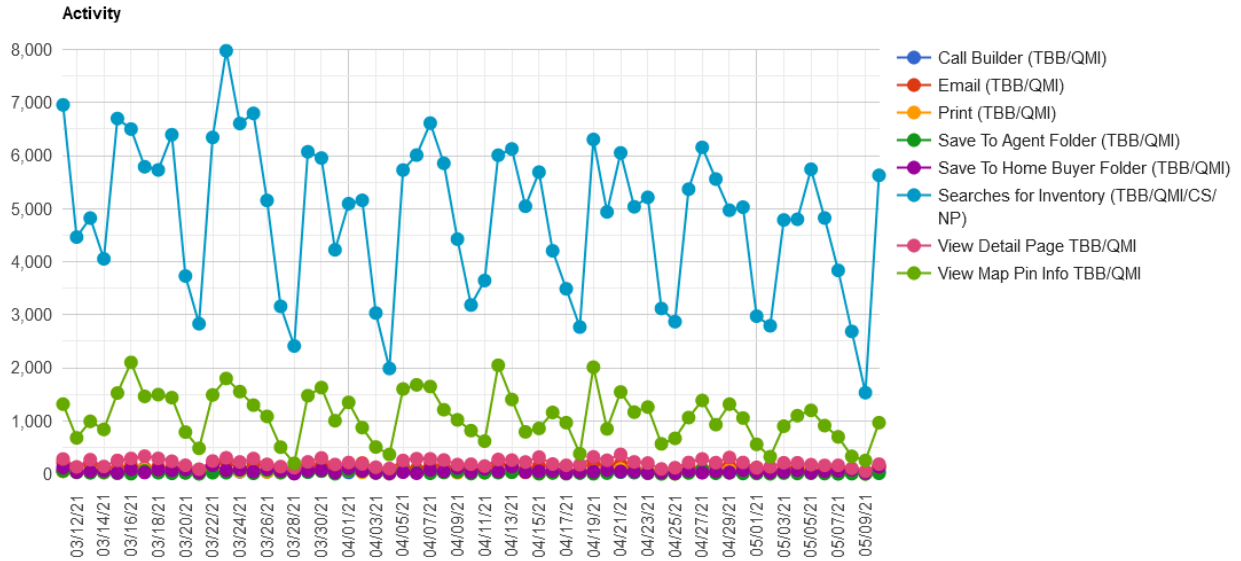

Builder Metrics Dashboard

Newsletters

	Today (5/9/2021)	Yesterday (5/8/2021)	This Month (4/10/2021-5/9/2021)	Last Month (3/10/2021-4/9/2021)
Total Number of Mail Recipients	22,080 ↓	22,088	502,793 ↑	496,882
Total Number of Mails Sent	5,242 ↓	22,088	485,923 ↓	496,849
Total Number of Mails Delivered	4,967 ↓	21,082	462,369 ↓	474,084
Total Number of Opens	61 ↓	3,276	98,090 ↓	105,418
Total Number of Mails Opened	50 ↓	2,191	62,179 ↓	66,289
Total Number of Clicks	9 ↓	281	9,979 ↓	10,984
Total Number of Mails Clicked	6 ↓	183	5,661 ↓	6,225
Total Number of Failures	270 ↓	1,102	25,788 ↑	25,055
Total Number of Mails Failed	266 ↓	1,060	24,835 ↑	23,990
Total Number of Complaints	0	0	22 ↓	29

Activity Graph

Activity by Metro (%)

Amount of activity depends on your subscription level, together with the number of builders, and the total amount of inventory in your region. This graph is for comparative purposes only.